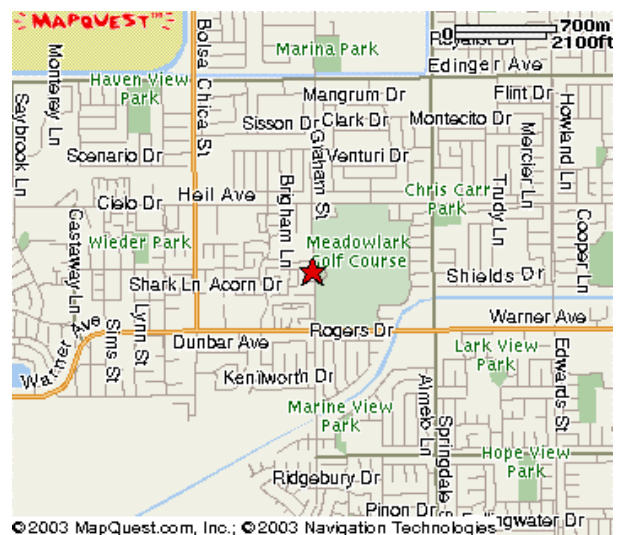

Course Directions:

Meadowlark Golf Club 16782 Graham Street Huntington Beach, CA 92649

DIRECTIONS:

From Los Angeles: South on San Diego Fwy (405), bear right at junction with Garden Grove Fwy (22) to Bolsa Chica Rd. exit; south approx. 3 miles to Heil Ave.; left (east) to Graham St.; right to club.

From South Orange County: North on San Diego Fwy (405) to Warner Ave west; exit west approx. 4 miles to Graham St.; right to club.

QUESTIONS: Call Steve or Mindy at: (714) 427-5883 or (714) 614-2465 (the day of the tournament.)