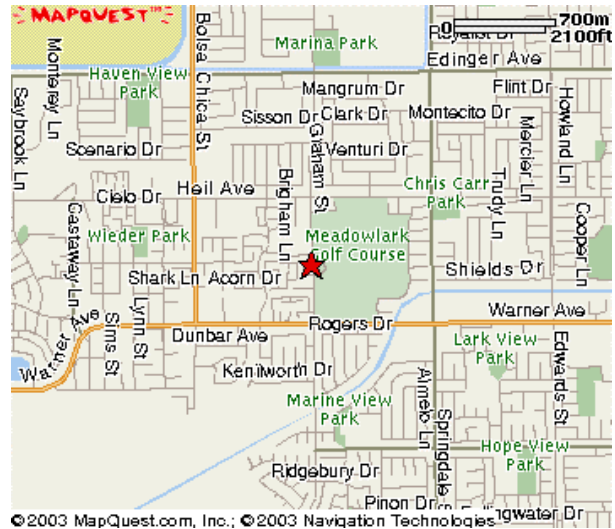

astron(elec•tron•ics)

verb: 1. representation defined

Course Directions:

Meadowlark Golf Club 16782 Graham Street Huntington Beach, CA 92649

DIRECTIONS:

From Los Angeles: South on San Diego Fwy (405), bear right at junction with Garden Grove Fwy (22) to Bolsa Chica Rd. exit; south approx. 3 miles to Heil Ave.; left (east) to Graham St.; right to club.

From South Orange County: North on San Diego Fwy (405) to Warner Ave west; exit west approx. 4 miles to Graham St.; right to club.

QUESTIONS: Call Mindy at (949) 379-7266, prior to the tournament or call Steve (714) 614-2465 on the day of the tournament.